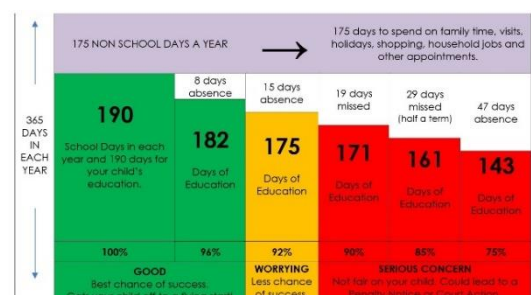

Please see the images below for further information. The Museum Mascot design is to be on A4 paper. Scanned designs can be sent directly to tilly.becconsall@gmail.com along with your child's name, age and school or hard copies brought into school ready for collection by Tilly by Wednesday 27th March.

Please note the deadline of Friday 29th March 2024.

What a fantastic home learning project for the children of Hesketh-with-Becconsall All Saints as the school of this very special parish!

Thank you for your continuing support of our school and the local community.

YOUR COMMUNITY, YOUR HERITAGE

design
BECCONSALL
LANCASHIRE'S LIVING MUSEUM
a mascot

enter
our competition

RESEARCH THE LOCAL HISTORY AND GET INSPIRED!
DRAW, COLLAGE, PAINT
AN A4 SIZED MASCOT FOR BECCONSALL!
SUBMIT YOUR DESIGN TO TILLY.BECCONSALL@GMAIL.COM
BEFORE MARCH 29TH. JUDGES TO BE ANNOUNCED SOON!
WINNER WILL BE ANNOUNCED EASTER MONDAY.

YOUR COMMUNITY, YOUR HERITAGE

NEW INFO

enter
our competition

design
BECCONSALL
LANCASHIRE'S LIVING MUSEUM
a mascot

WHEN YOU SUBMIT ON
OR BEFORE 29TH MARCH
INCLUDE THE CONTESTANT'S
AGE
AS WELL AS NAME

REMEMBER EMAIL: TILLY.BECCONSALL@GMAIL.COM

Attendance Counts!

Whole School Attendance
this week: **92.7%**

The class with the best attendance this week is:
Year 3 97.9%